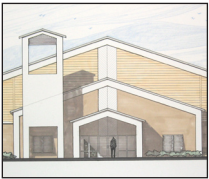

"I would highly recommend GatorSkitch Architects as a full service architectural firm. On our church project, they have been most helpful of our building design. They offer a very professional service and have been very pleasant to work with. We have been very pleased with our association of GatorSkitch Architects and would encourage you to give them an opportunity to work with you on your project."

*Pastor Danny Hartzog
Heart House Ministries, Inc.
April 2007*